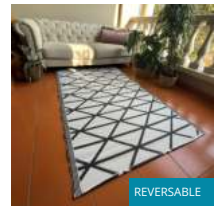

PROUDLY SOUTH AFRICA

Rug It Up™ rugs are proudly manufactured in South Africa, fostering empowerment and creating employment opportunities within local communities.

HARMONY GEOMETRICS COLLECTION

PATTERN	COLOUR	CODE	BARCODE	SIZE (CM)
1 HARMONY GEOMETRICS	DARK GREY & WHITE	HGDGW200X120	0659525413309	200 X 120