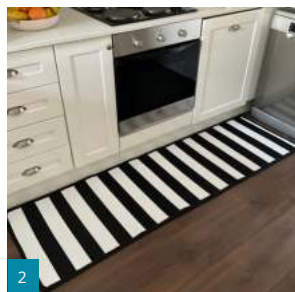

CLOUDSCAPE STRIPES COLLECTION

1

2

3

2

3

2

PATTERN	COLOUR	CODE	BARCODE	SIZE (CM)
CLOUDSCAPE STRIPES 1	LIGHT GREY & WHITE	CSLGW200X60	0759649160759	200 X 60
CLOUDSCAPE STRIPES 2	BLACK & WHITE	CSBW200X60	0759649160773	200 X 60
CLOUDSCAPE STRIPES 3	MULTI-COLOUR	CSMC200X60	0759649160766	200 X 60