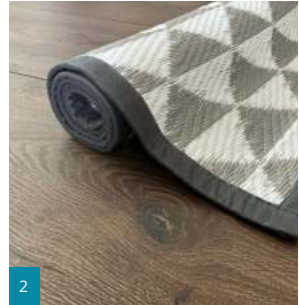

WHISPERING TRIANGLE
COLLECTION

PATTERN	COLOUR	CODE	BARCODE	SIZE (CM)
1 WHISPERING TRIANGLE	YELLOW & GREY	WTYB100X60	0659525413835	100 X 60
2 WHISPERING TRIANGLE	LIGHT GREY & WHITE	WTLGW100X60	0659525413934	100 X 60
3 WHISPERING TRIANGLE	BLACK & WHITE	WTBW100X60	0659525413941	100 X 60
4 WHISPERING TRIANGLE	PINK & GREY	WTPB100X60	0759649160322	100 X 60