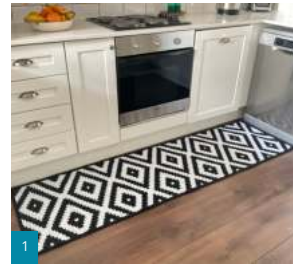

NEW SIZE RUNNERS

We are thrilled to announce the latest expansion of our Rug It Up™ Exclusive Indoor & Outdoor Rug Collection. Proudly in stock, we are introducing the runner 200 x 60cm size to our lineup. This new addition is not only budget-friendly but also serves as an ideal choice as a passage way runner or kitchen runner. The 200 x 60cm size boasts a beautiful finish with a material edge, ensuring both protection for the edges and prevention of fraying.

DIAMOND DAZZLE COLLECTION

PATTERN	COLOUR	CODE	BARCODE	SIZE (CM)
1 DIAMOND DAZZLE	BLACK & WHITE	DDBW200X60	0759649160674	200 X 60
2 DIAMOND DAZZLE	YELLOW & WHITE	DDYW200X60	0759649160681	200 X 60
3 DIAMOND DAZZLE	DARK GREY & WHITE	DDGW200X60	0759649160698	200 X 60
4 DIAMOND DAZZLE	BLACK & DARK GREY	DDBG200X60	0759649160704	200 X 60