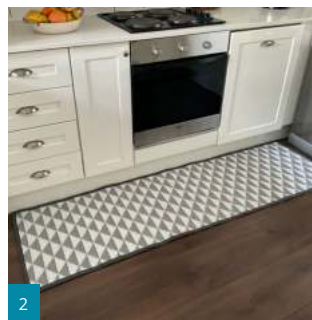

BEAUTIFUL DESIGNS

Indulge in the allure of intricate patterns, from classic motifs to contemporary designs, each rug is a testament to our commitment to aesthetics and quality. The vibrant colors and textures not only make a bold statement but also resist fading, ensuring your rug retains its allure for years to come.

WHISPERING TRIANGLE COLLECTION

1

2

PATTERN	COLOUR	CODE	BARCODE	SIZE (CM)
1 WHISPERING TRIANGLE	YELLOW & GREY	WTVB200X60	0759649160797	200 X 60
2 WHISPERING TRIANGLE	LIGHT GREY & WHITE	WTLGW200X60	0759649160780	200 X 60
3 WHISPERING TRIANGLE	BLACK & WHITE	WTBW200X60	0759649160803	200 X 60
4 WHISPERING TRIANGLE	PINK & GREY	WTPB200X60	TBC	200 X 60