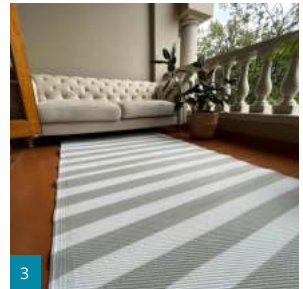

EASY MAINTENANCE

Gone are the days of cumbersome rug-cleaning rituals. Our plastic rugs are incredibly easy to clean and maintain. Spills and stains? No problem! Simply wipe them away with a damp cloth or hose down for a deeper clean. Say goodbye to worries about muddy shoes or accidental spills - our rugs are designed to handle it all.

CLOUDSCAPE STRIPES COLLECTION

PATTERN	COLOUR	CODE	BARCODE	SIZE (CM)
1 CLOUDSCAPE STRIPES	GOLD & WHITE	CSGW200X120	0659525413378	200 X 120
2 CLOUDSCAPE STRIPES	LIGHT GREY & WHITE	CSLGW200X120	0659525413347	200 X 120
3 CLOUDSCAPE STRIPES	BLACK & DARK GREY	CSBDG200X120	0659525413958	200 X 120
4 CLOUDSCAPE STRIPES	MULTI-COLOUR	CSMC200X120	0659525413781	200 X 120
5 CLOUDSCAPE STRIPES	DARK GREY & WHITE	CSDGW200X120	0659525413361	200 X 120