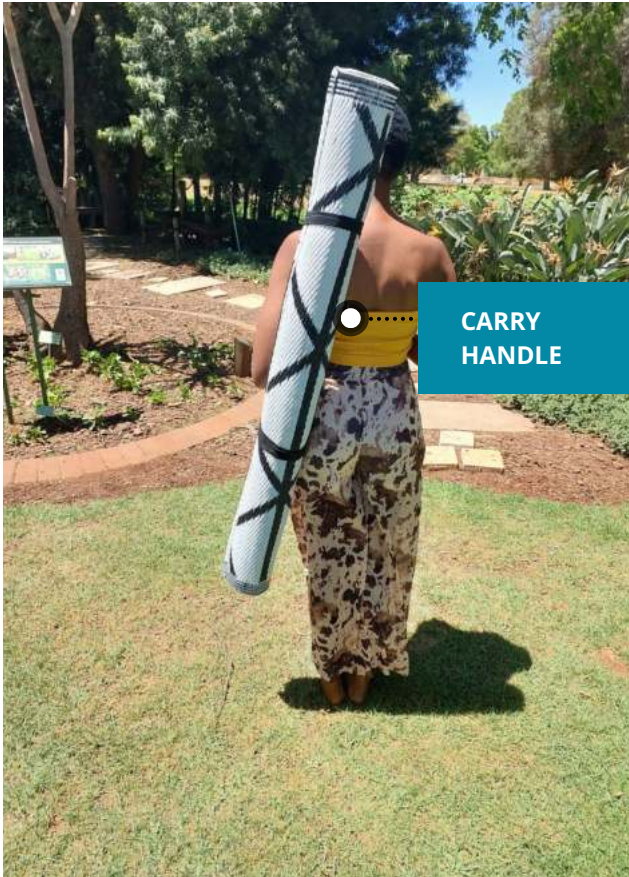

CARRY
HANDLE

DID YOU KNOW?

Designed to enhance your travel experience, our medium-size mats (2 x 1.2m) are thoughtfully supplied with an elastic carry handle. No more struggling to fold and carry your rug awkwardly; the integrated handle makes it effortlessly portable.